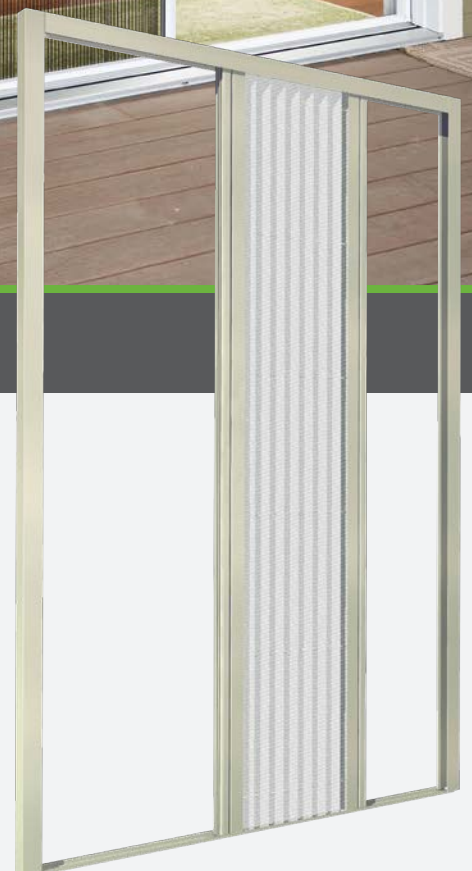

ZigZag1

Built for Ventilating

Genius[®]
Retractable Screen Systems

Ideal for large openings.

This retractable screen is perfect for expansive openings and features a sophisticated design with one large viewing panel.

Designed for Ease

- Pre-assembled for fast and easy installation.
- Screen opens from either end with the touch of a finger.
- Features stylish pleated screen fabric.

Sized Right for Your Home

- Custom made to match the net screen opening dimension.
- One large screen panel fits openings up to 177" (4.5m) wide x 118" (3.0m) tall. Limitations apply based on height-to-width ratio and maximum square footage per panel.

White

Desert
Tan

Brownstone

Black

Let's get technical.