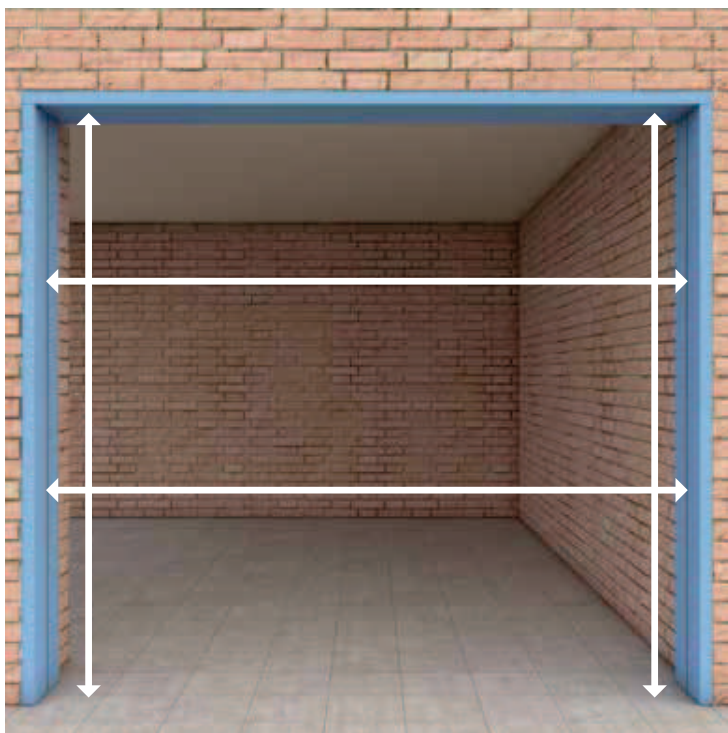

# Zig Zag and Sheer (Multi-Panel) Screens

## MEASURING GUIDE

### MEASURING FOR THE NET SCREEN OPENING DIMENSIONS

Determine the "NET SCREEN OPENING DIMENSION" (width x height) as measured from where the retractable screen will rest. Screens are then made to fit these dimensions. Please note that there is a set of ordering instructions listed on page 2 of the Zig Zag Screen catalog page. To speed the processing of a request please take care to answer each question when submitting written orders.

### RECOMMENDED INSTALLATION TYPE

INSIDE THE FRAME INSTALLATION  
(Recess Mounted)